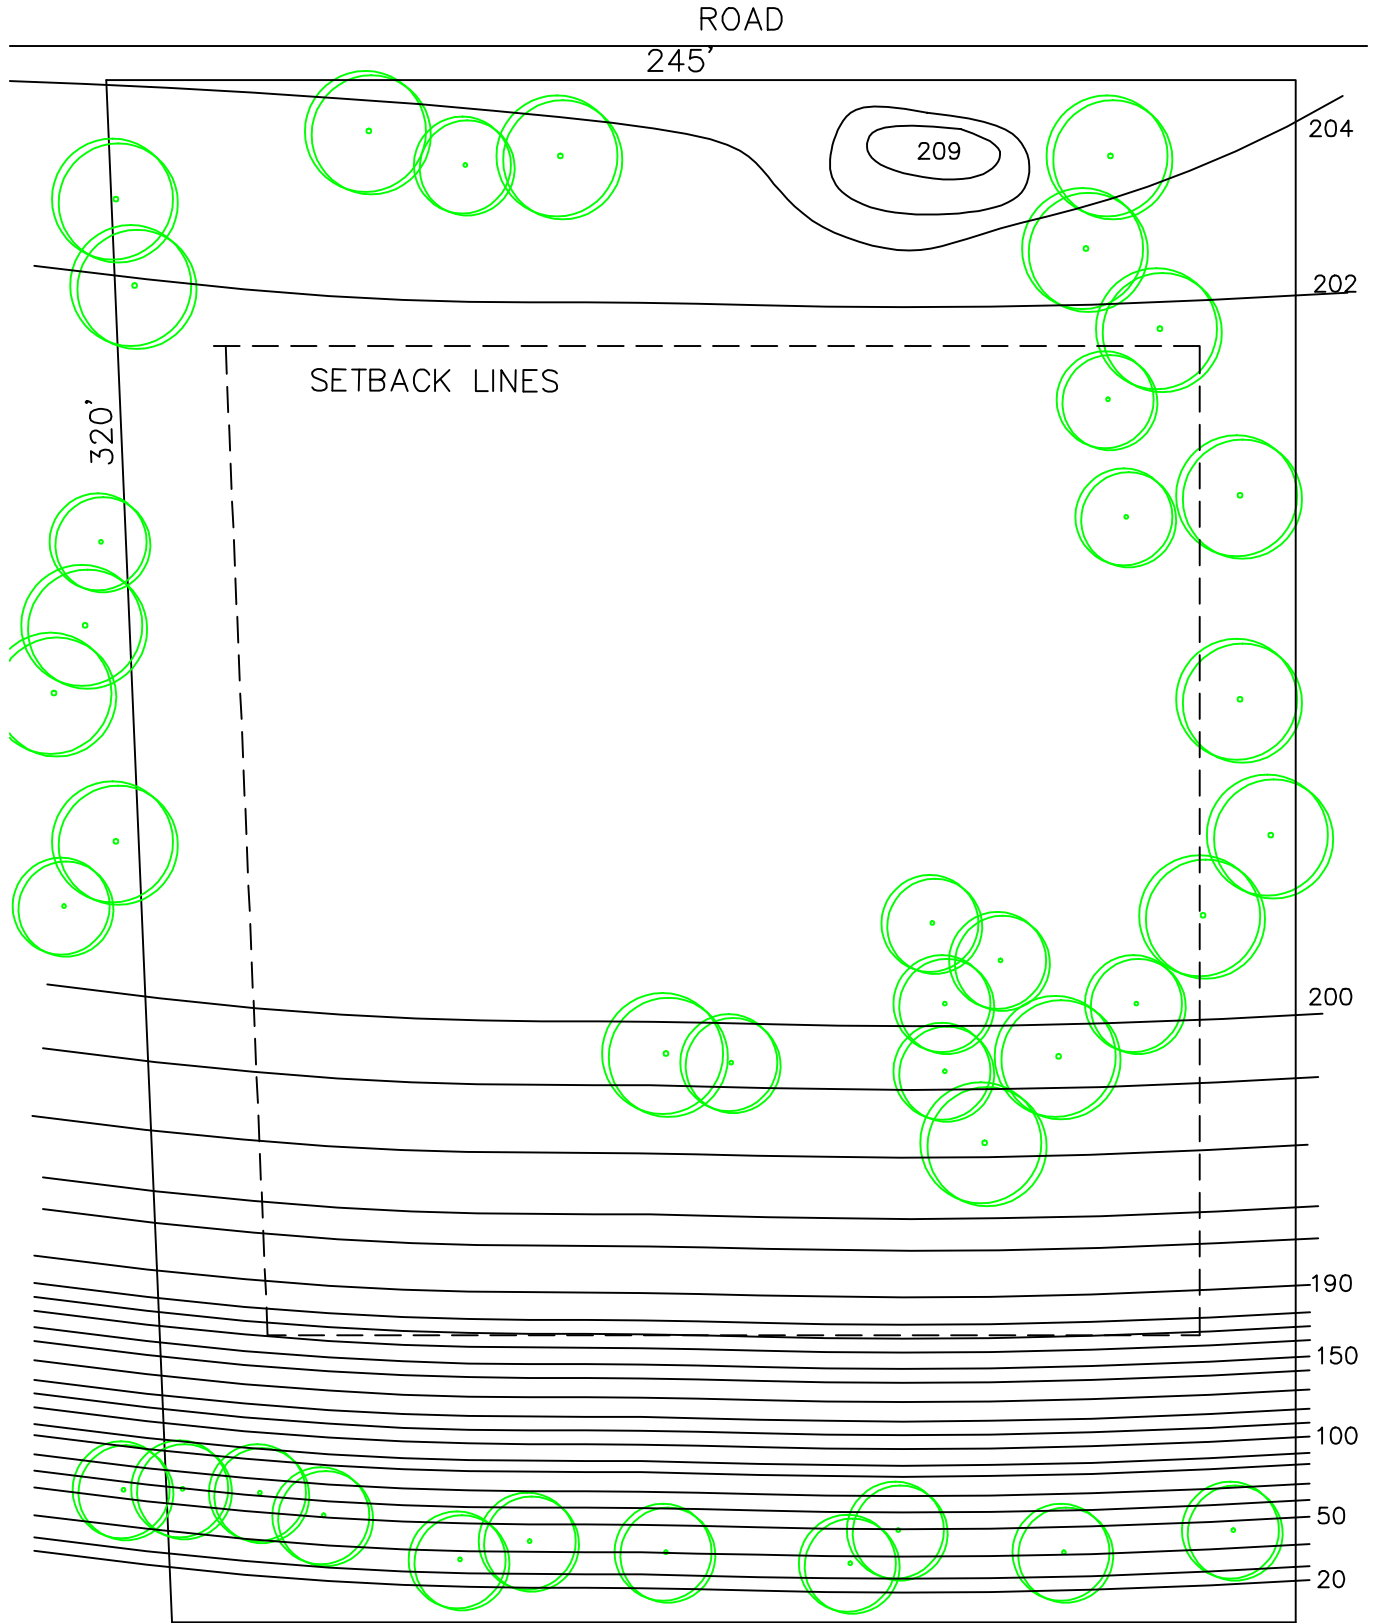

Eighteenth Annual Dutchess Community College High School Architectural Design Competition

SITE PLAN HUDSON RIVER AND TRAIN TRACKS

SCALE 1/40"=1'-0"