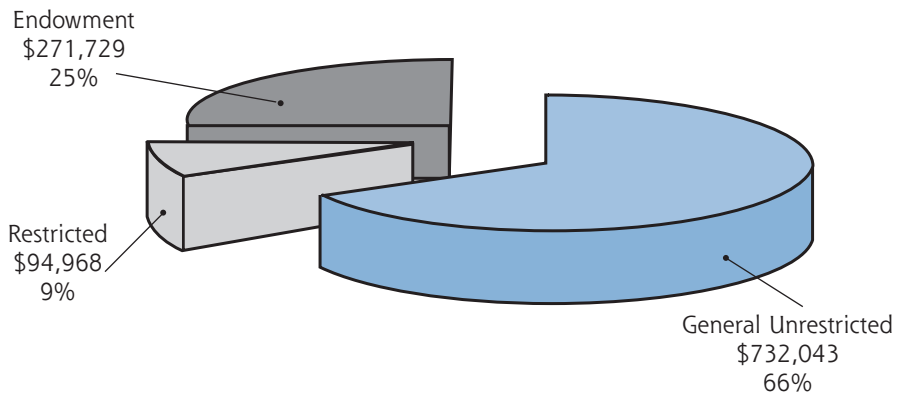

WHERE OUR MONEY GOES

Contributions Raised